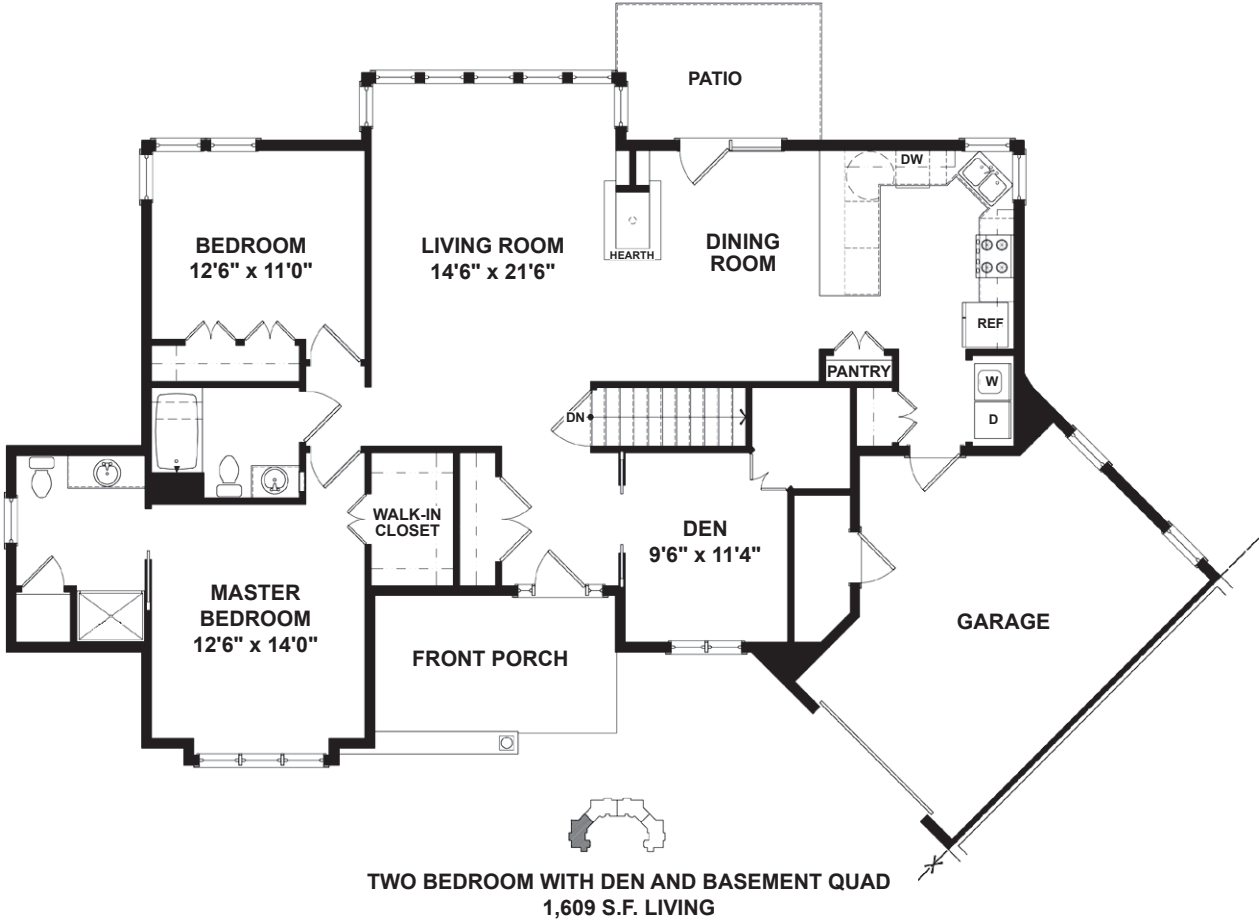

THE SAVARYVILLE

Cottage – 2 Bedroom with Den & Basement
1,609 sq. ft. (living area)

*This floor plan is intended for illustrative purposes only.
Square foot measurements are approximate and configurations may vary.*