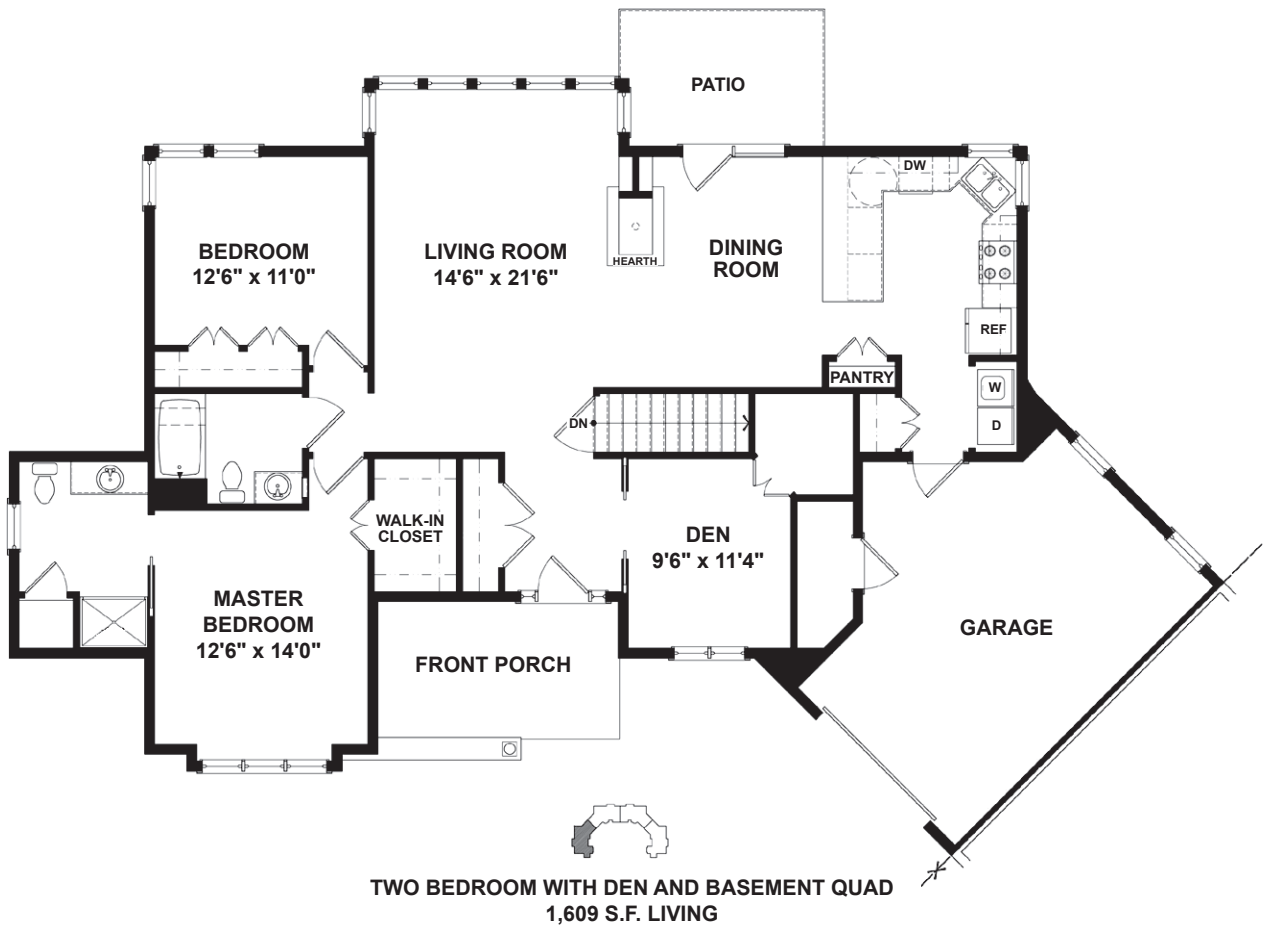

THE SAVARYVILLE

Cottage – 2 Bedroom with Den & Basement
1,609 sq. ft. (living area)

*This floor plan is intended for illustrative purposes only.
Square foot measurements are approximate and configurations may vary.*