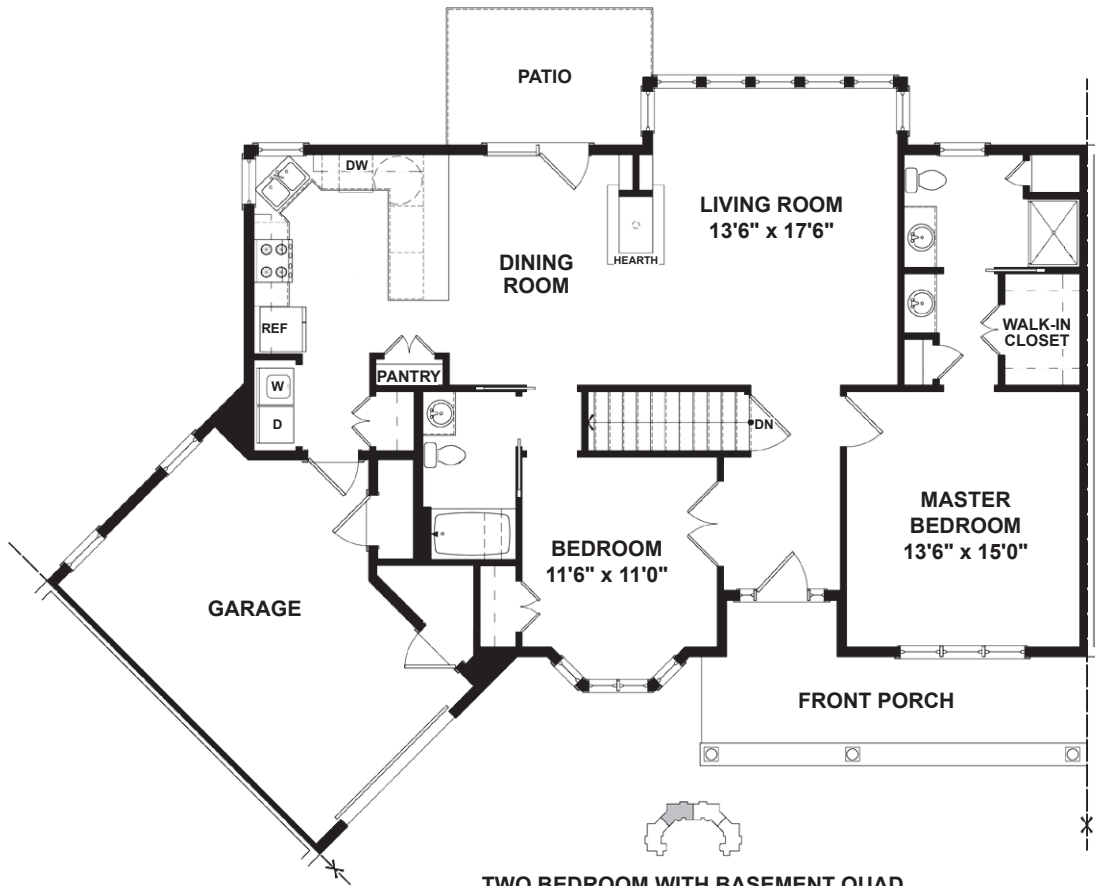

THE ROWLEY

Cottage – 2 Bedroom with Basement
1,397 sq. ft. (living area)

*This floor plan is intended for illustrative purposes only.
Square foot measurements are approximate and configurations may vary.*

TWO BEDROOM WITH BASEMENT QUAD
1,397 S.F. LIVING

THE ROWLEY

Cottage – 2 Bedroom with Basement
1,397 sq. ft. (living area)

*This floor plan is intended for illustrative purposes only.
Square foot measurements are approximate and configurations may vary.*