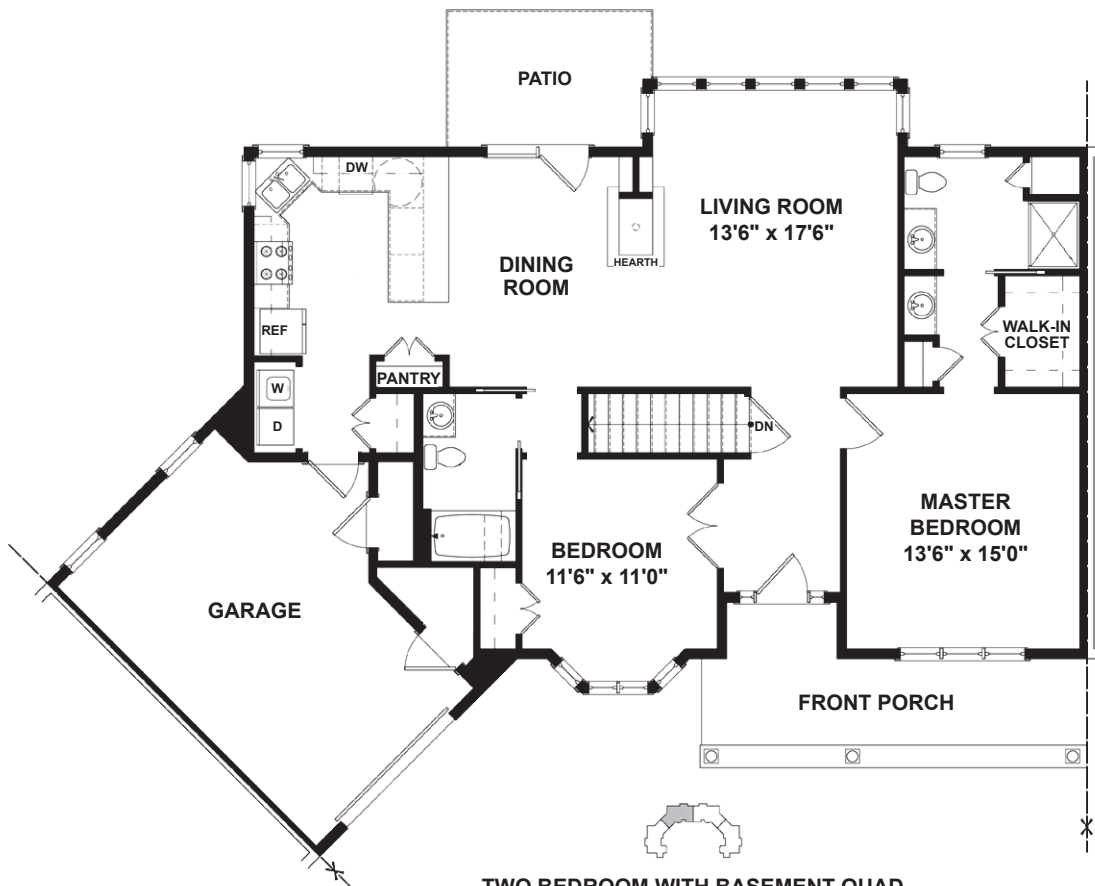

THE ROWLEY

Cottage – 2 Bedroom with Basement
1,397 sq. ft. (living area)

*This floor plan is intended for illustrative purposes only.
Square foot measurements are approximate and configurations may vary.*

TWO BEDROOM WITH BASEMENT QUAD
1,397 S.F. LIVING

THE ROWLEY

*Cottage – 2 Bedroom with Basement
1,397 sq. ft. (living area)*

*This floor plan is intended for illustrative purposes only.
Square foot measurements are approximate and configurations may vary.*