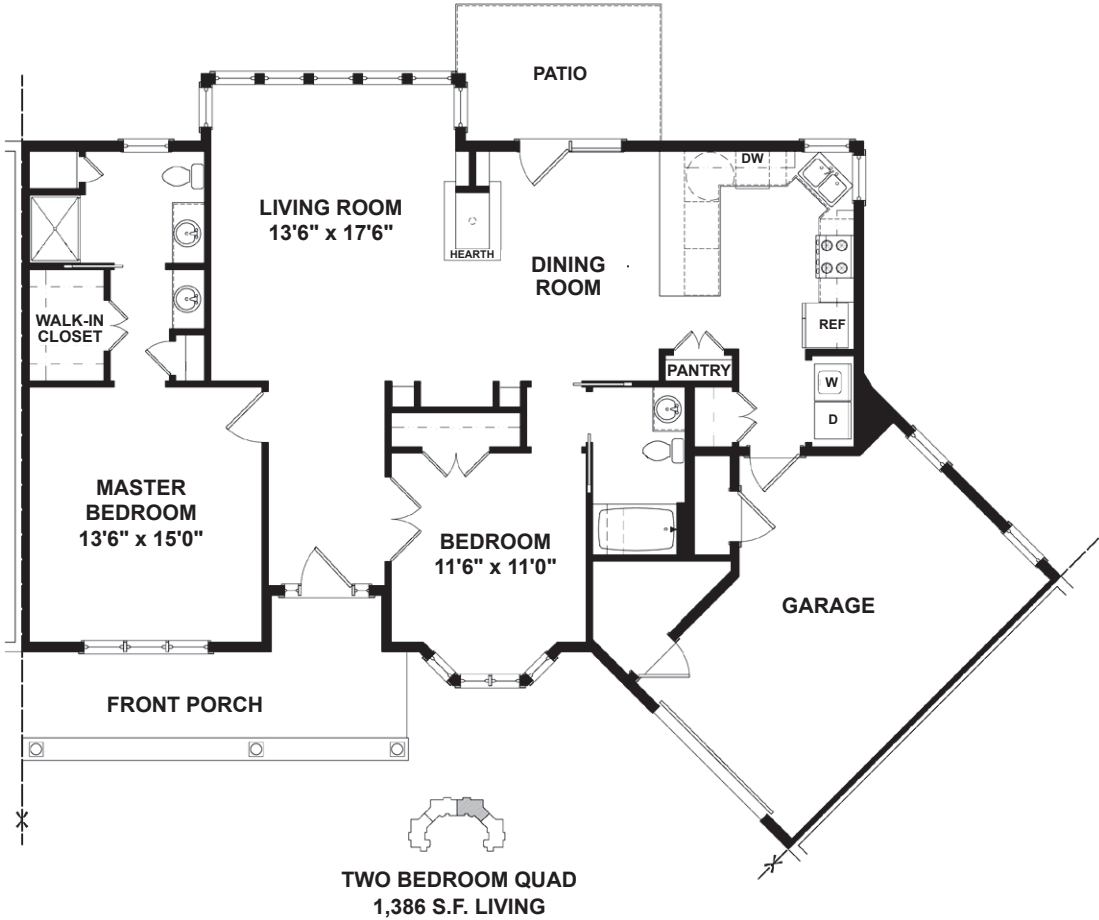

THE PLANTATION

*Cottage – 2 Bedroom
1,386 sq. ft. (living area)*

*This floor plan is intended for illustrative purposes only.
Square foot measurements are approximate and configurations may vary..*

THE PLANTATION

*Cottage – 2 Bedroom
1,386 sq. ft. (living area)*

*This floor plan is intended for illustrative purposes only.
Square foot measurements are approximate and configurations may vary.*