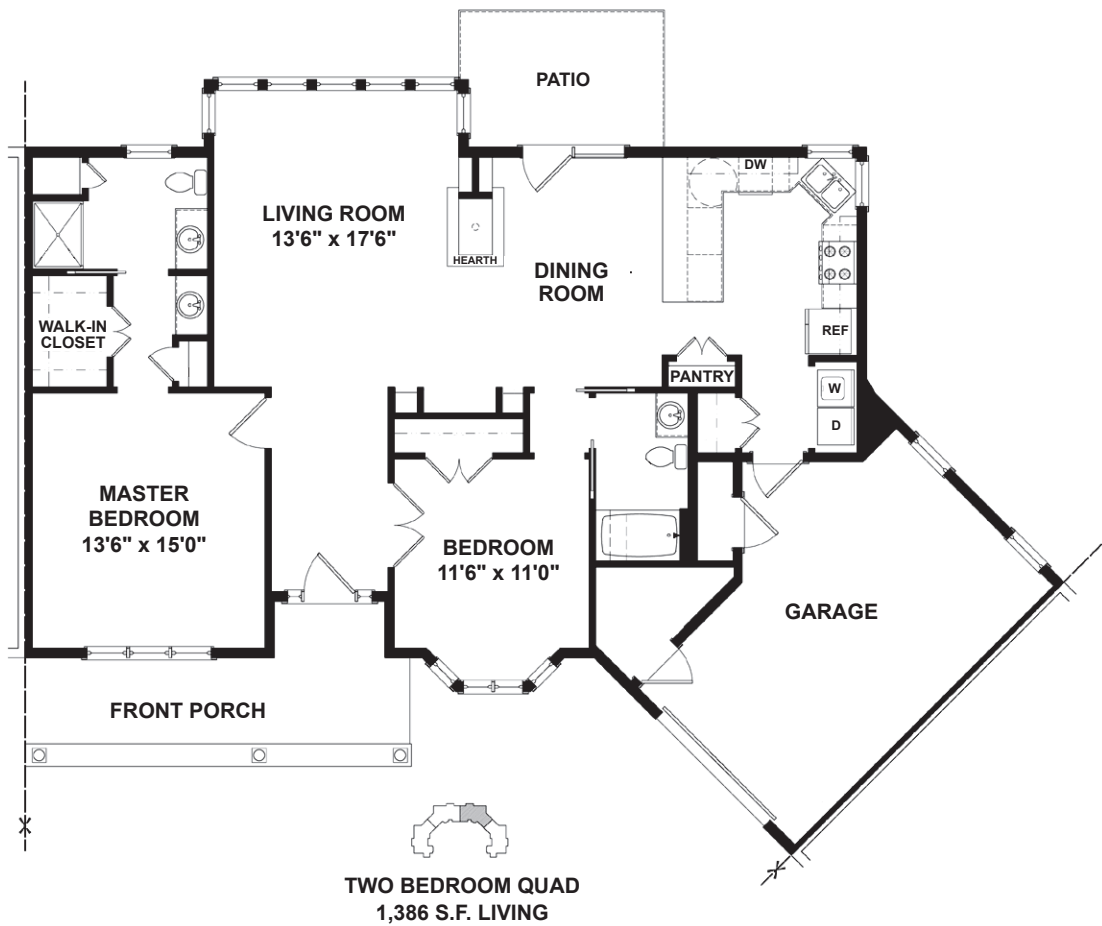

# THE PLANTATION

Cottage – 2 Bedroom  
1,386 sq. ft. (living area)

*This floor plan is intended for illustrative purposes only.  
Square foot measurements are approximate and configurations may vary..*

# THE PLANTATION

Cottage – 2 Bedroom

1,386 sq. ft. (living area)

*This floor plan is intended for illustrative purposes only.*

*Square foot measurements are approximate and configurations may vary.*