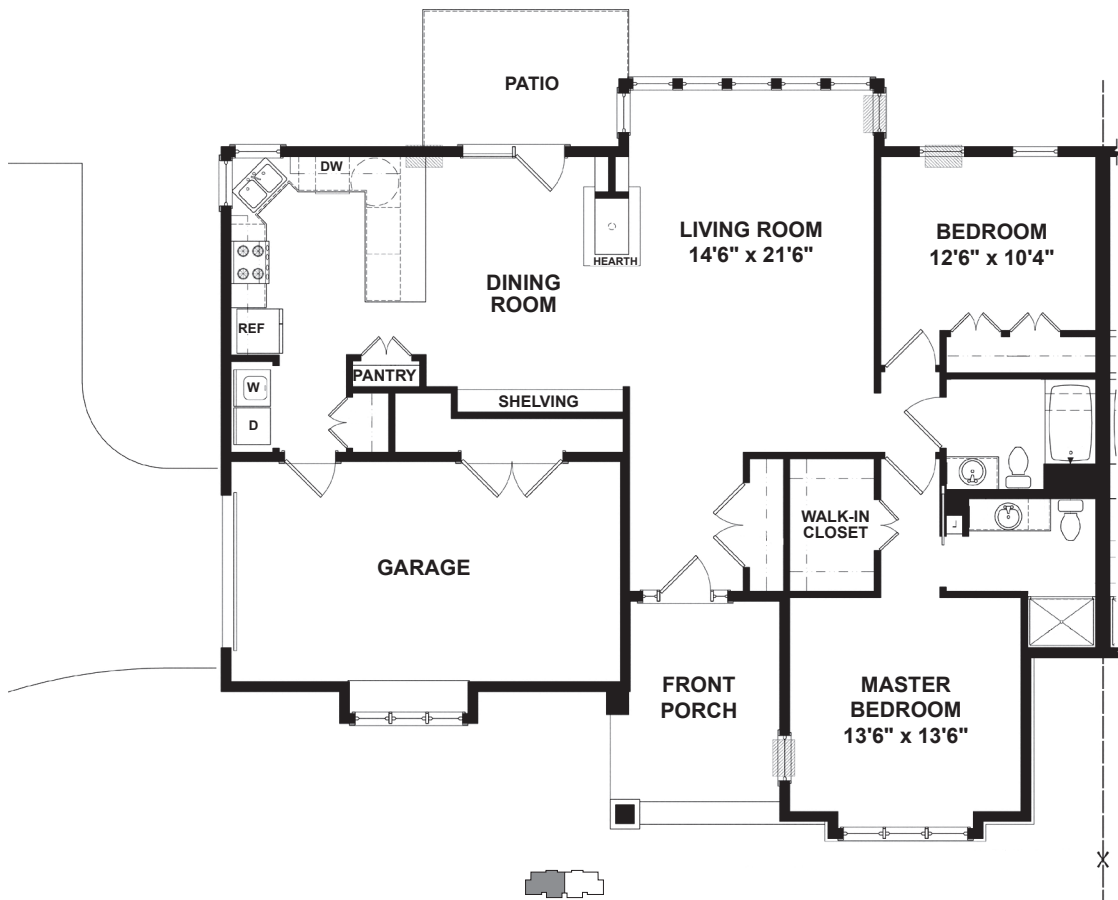

THE INDEPENDENCE

Cottage – 2 Bedroom

1,430 sq. ft. (living area)

*This floor plan is intended for illustrative purposes only.
Square foot measurements are approximate and configurations may vary.*

**TWO BEDROOM DUPLEX
1,430 S.F. LIVING**

THE INDEPENDENCE

Cottage – 2 Bedroom

1,430 sq. ft. (living area)

This floor plan is intended for illustrative purposes only.

Square foot measurements are approximate and configurations may vary.

TWO BEDROOM DUPLEX
1,430 S.F. LIVING