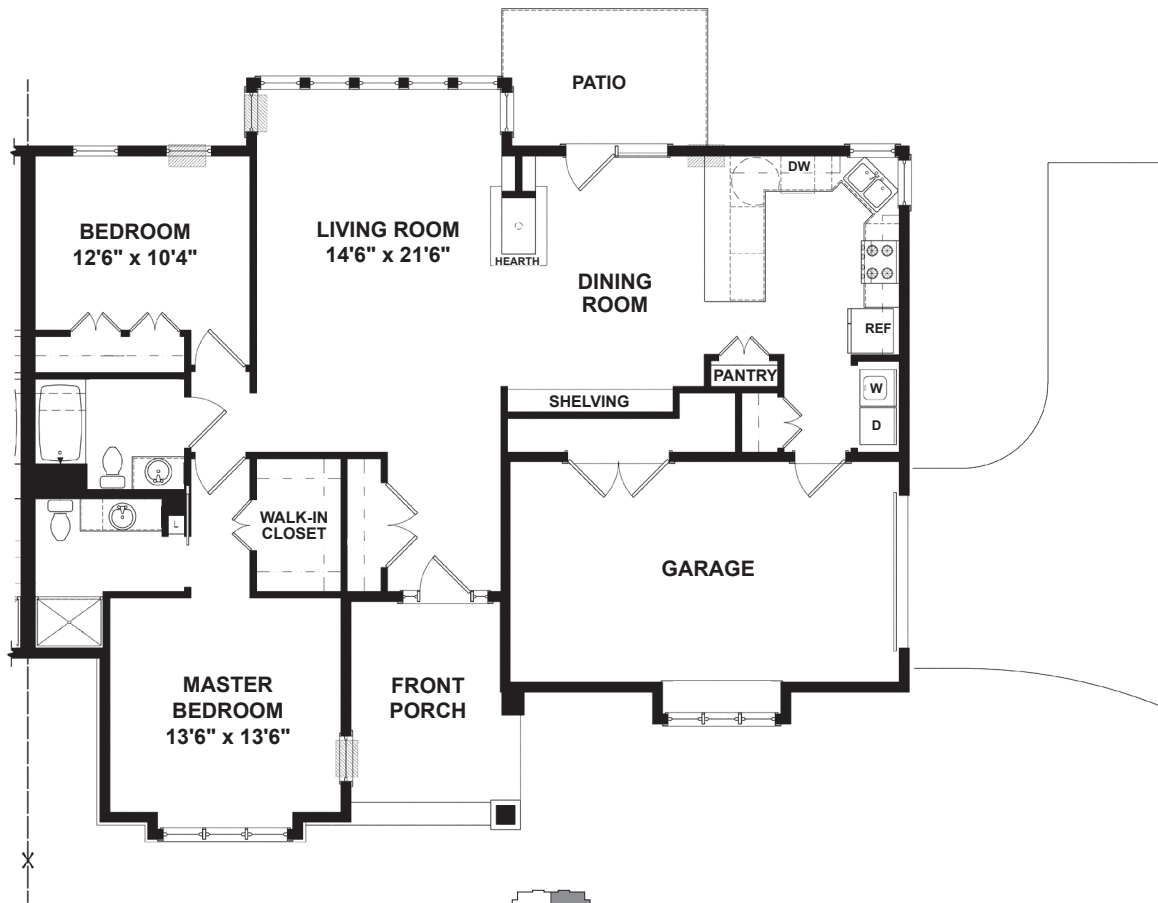

THE INDEPENDENCE

Cottage – 2 Bedroom

1,430 sq. ft. (living area)

*This floor plan is intended for illustrative purposes only.
Square foot measurements are approximate and configurations may vary.*

**TWO BEDROOM DUPLEX
1,430 S.F. LIVING**

THE INDEPENDENCE

Cottage – 2 Bedroom

1,430 sq. ft. (living area)

This floor plan is intended for illustrative purposes only.

Square foot measurements are approximate and configurations may vary.

TWO BEDROOM DUPLEX
1,430 S.F. LIVING