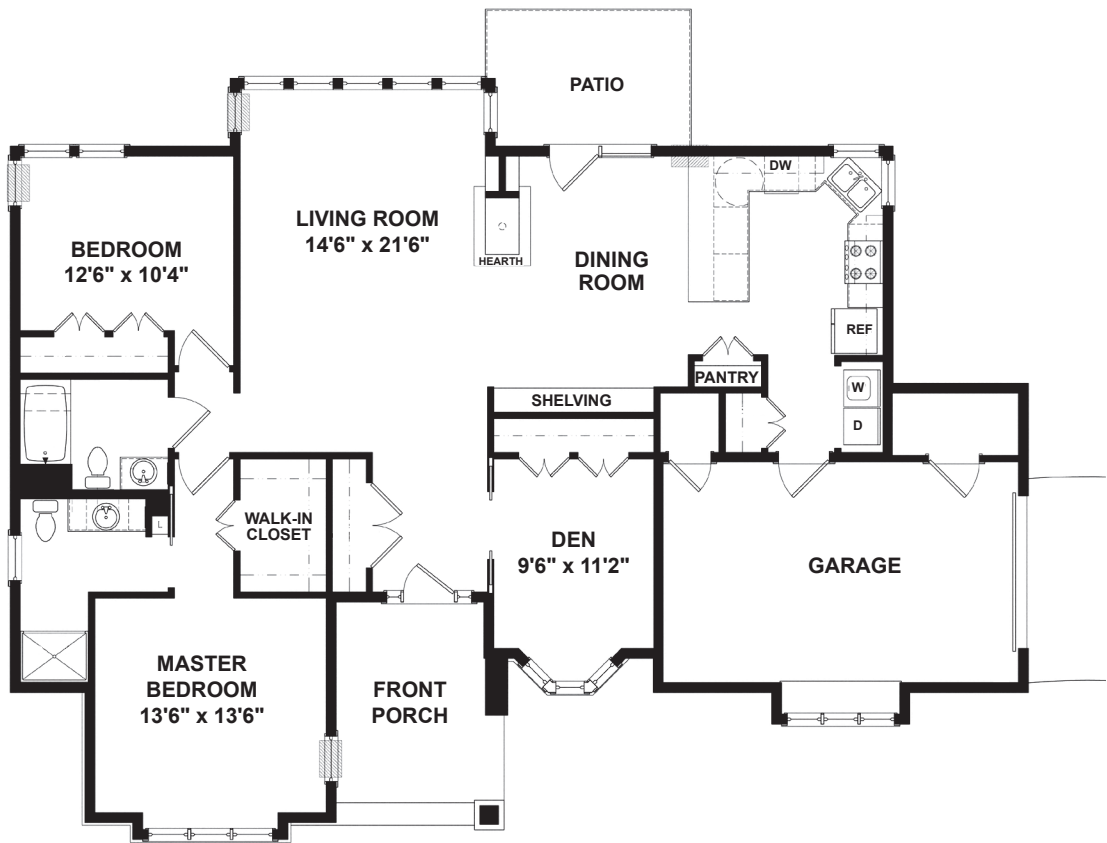

THE HOPKINSON

Cottage – 2 Bedroom with Den
1,569 sq. ft. (living area)

*This floor plan is intended for illustrative purposes only.
Square foot measurements are approximate and configurations may vary.*

**TWO BEDROOM SINGLE FAMILY
1,569 S.F. LIVING**