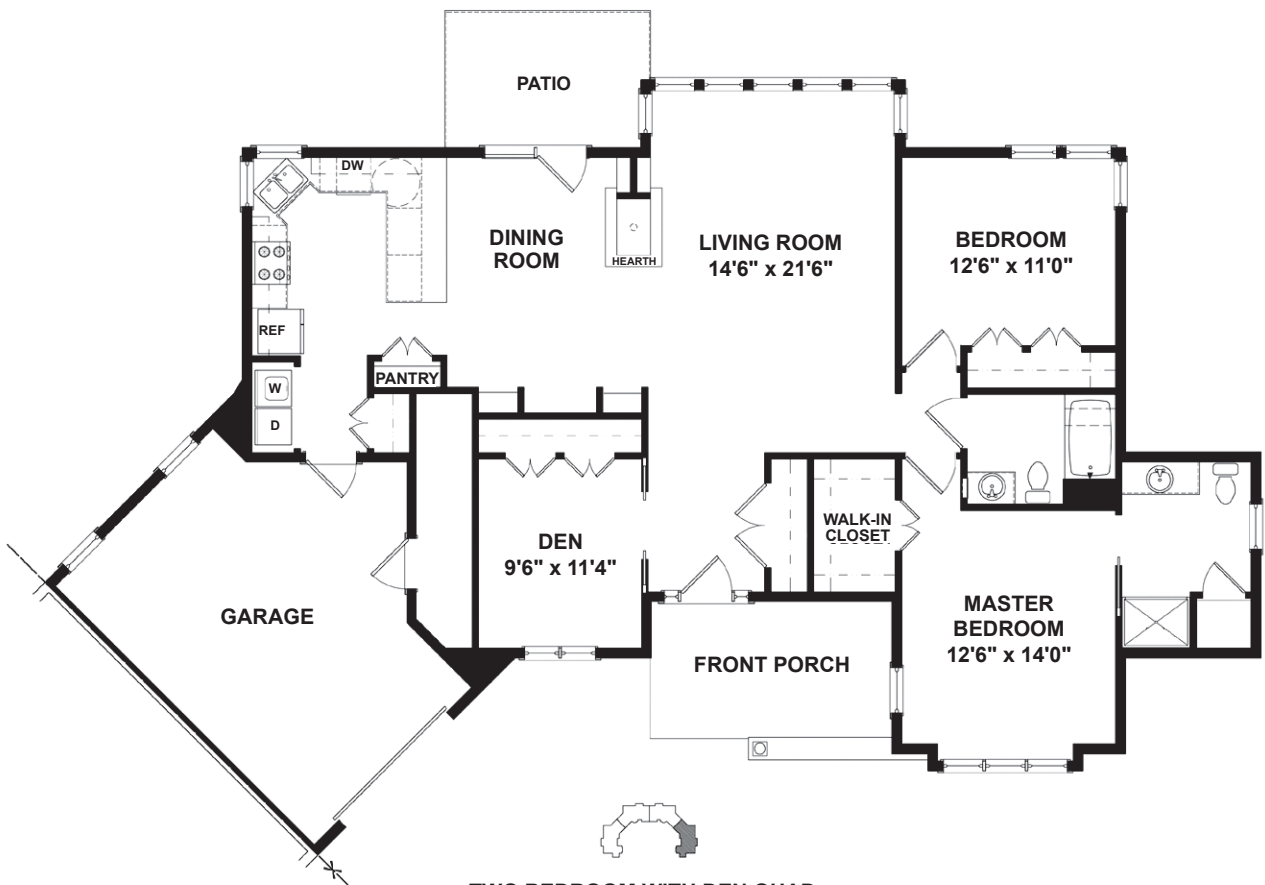

THE GARRISON

Cottage – 2 Bedroom with Den
1,586 sq. ft. (living area)

*This floor plan is intended for illustrative purposes only.
Square foot measurements are approximate and configurations may vary.*

TWO BEDROOM WITH DEN QUAD
1,586 S.F. LIVING

THE GARRISON

Cottage – 2 Bedroom with Den
1,586 sq. ft. (living area)

*This floor plan is intended for illustrative purposes only.
Square foot measurements are approximate and configurations may vary.*