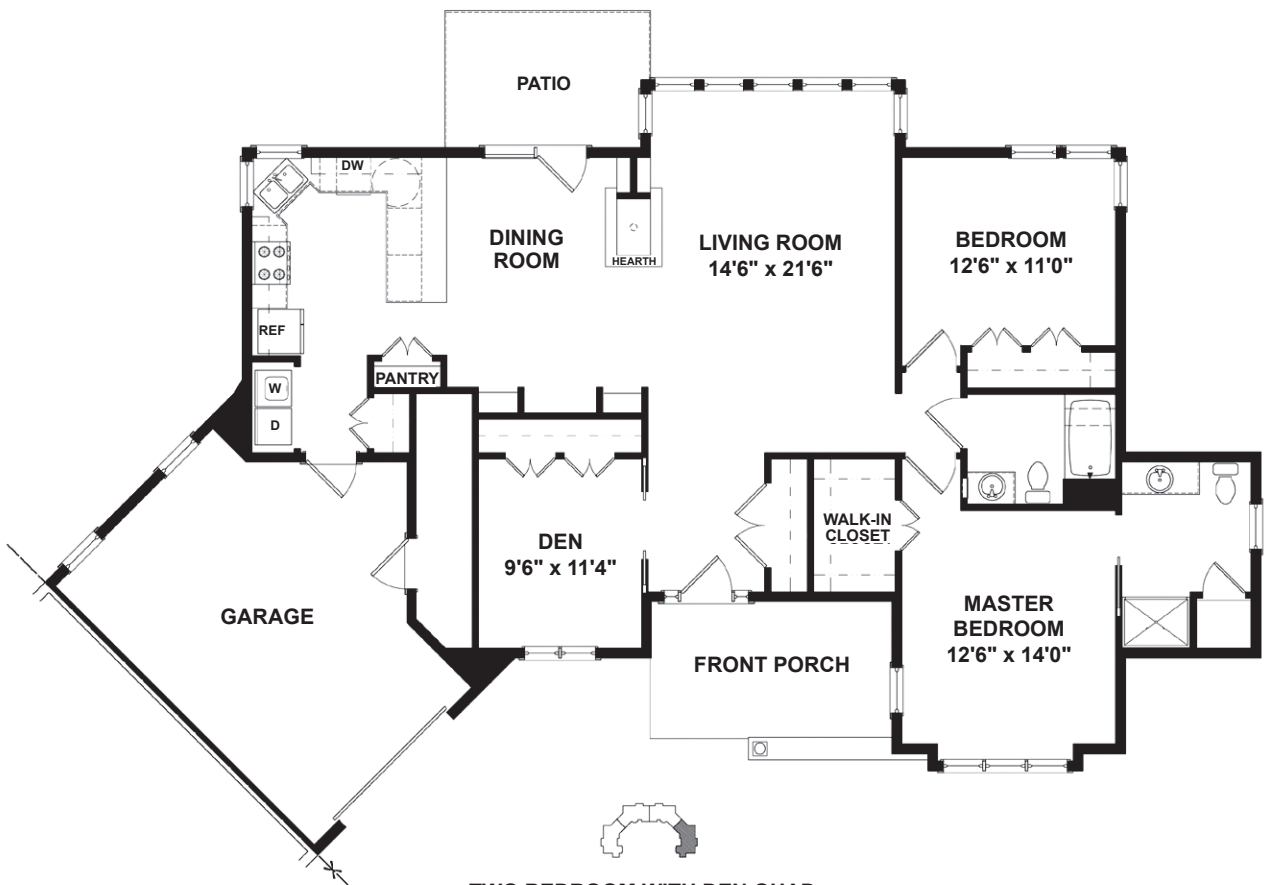

# THE GARRISON

Cottage – 2 Bedroom with Den  
1,586 sq. ft. (living area)

*This floor plan is intended for illustrative purposes only.  
Square foot measurements are approximate and configurations may vary.*

**TWO BEDROOM WITH DEN QUAD**  
1,586 S.F. LIVING